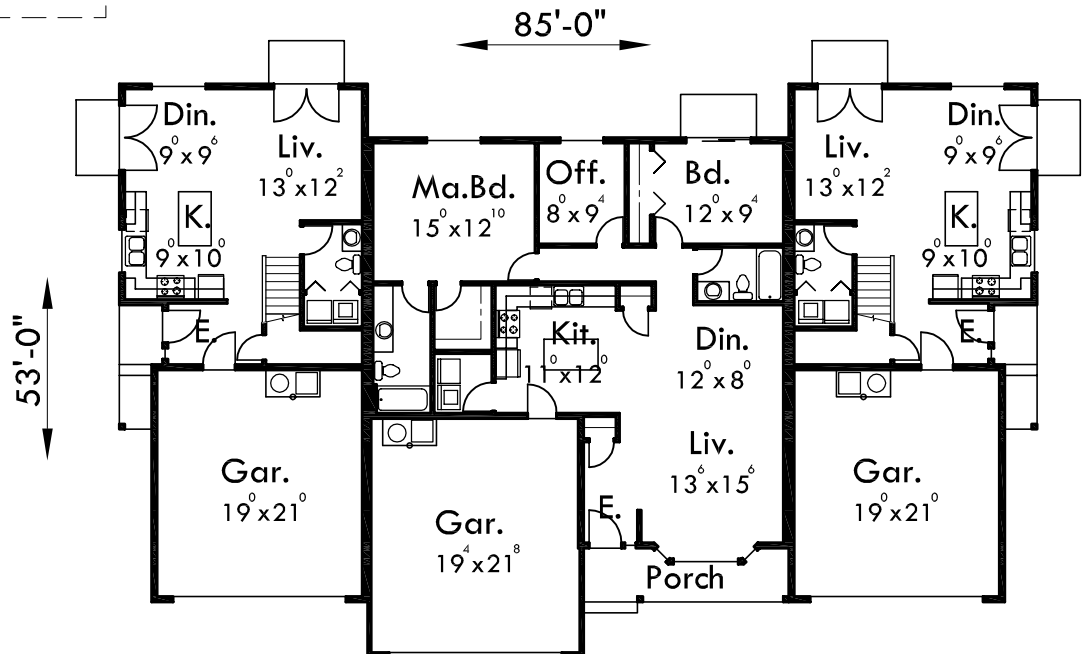

PLAN #D-437

END UNITS 1413 SQ. FT.

MIDDLE UNIT 1259 SQ. FT.

Bruinier & associates, inc. building designers

503-246-3022 www.bruinier.com

1304 SW BERTHA BLVD. PORTLAND OREGON 97219