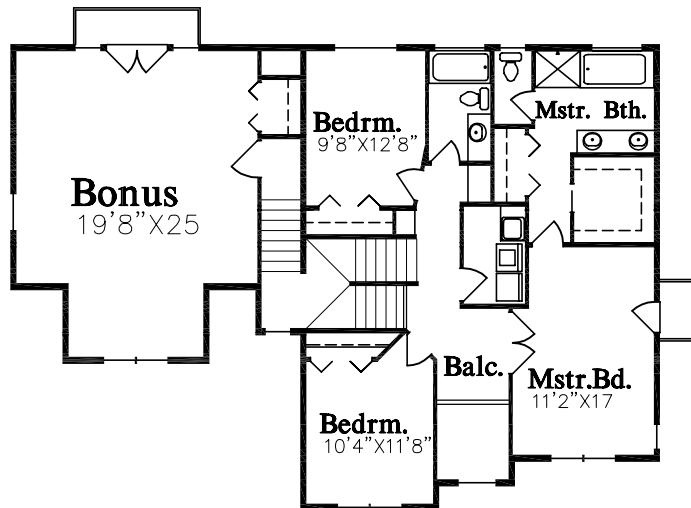

PLAN # 9936wd
MAIN FLR 975
UPPER FLR 1015
BONUS 560
TOTAL 2550
GARAGE 565

Bruinier & associates, inc. building designers

503-246-3022 www.bruinier.com

1304 SW BERTHA BLVD. PORTLAND OREGON 97219