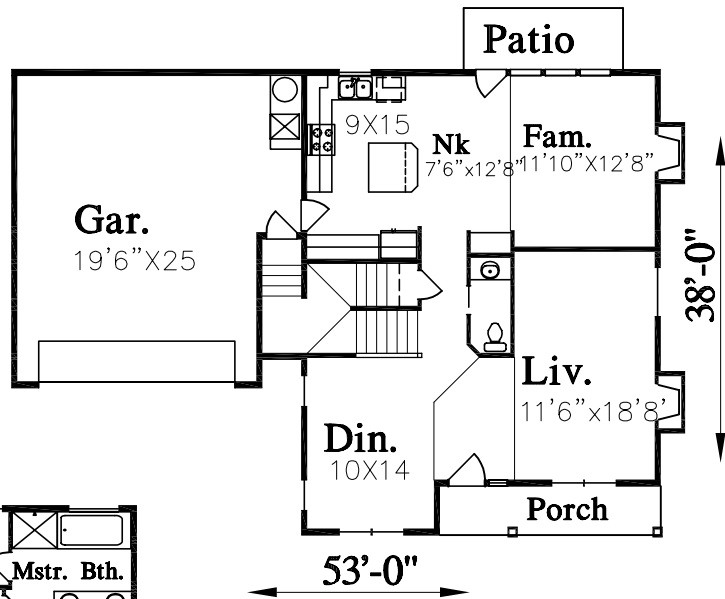

PLAN # 9936wd
MAIN FLR 975
UPPER FLR 1015
BONUS 560
TOTAL 2550
GARAGE 565

Bruinier & associates, inc. building designers

503-246-3022 www.bruinier.com

1304 SW BERTHA BLVD. PORTLAND OREGON 97219