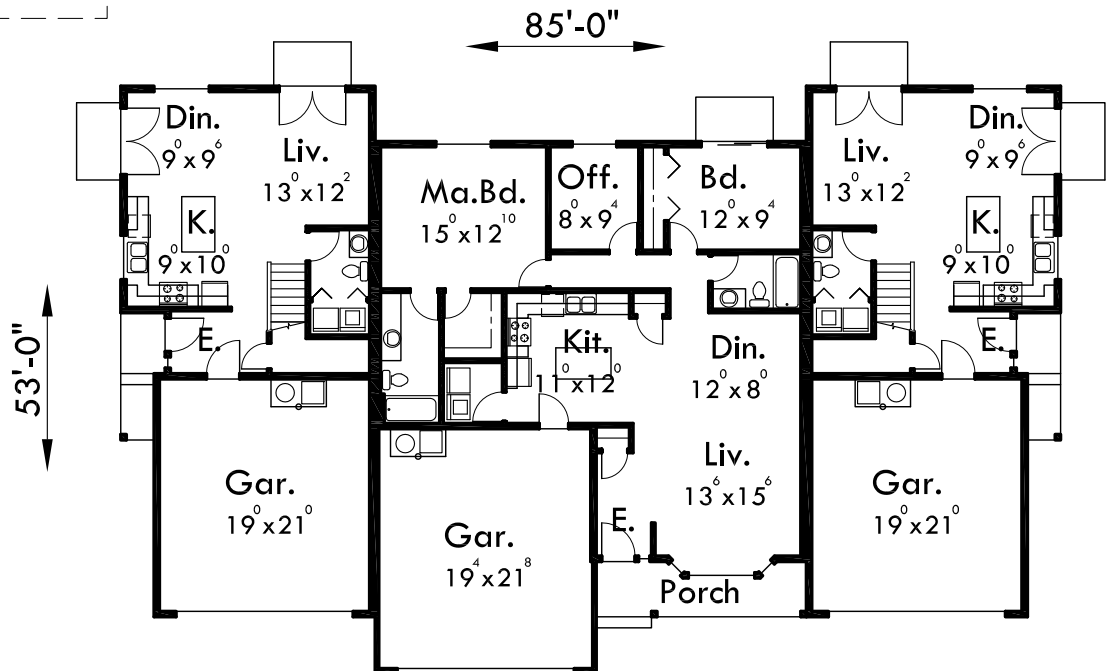

PLAN #D-437

END UNITS 1413 SQ. FT.
 MIDDLE UNIT 1259 SQ. FT.

www.houseplans.pro

Bruinier & associates, inc. building designers ©

(503-246-3022) 1304 SW BERTHA BLVD. PORTLAND OREGON 97219